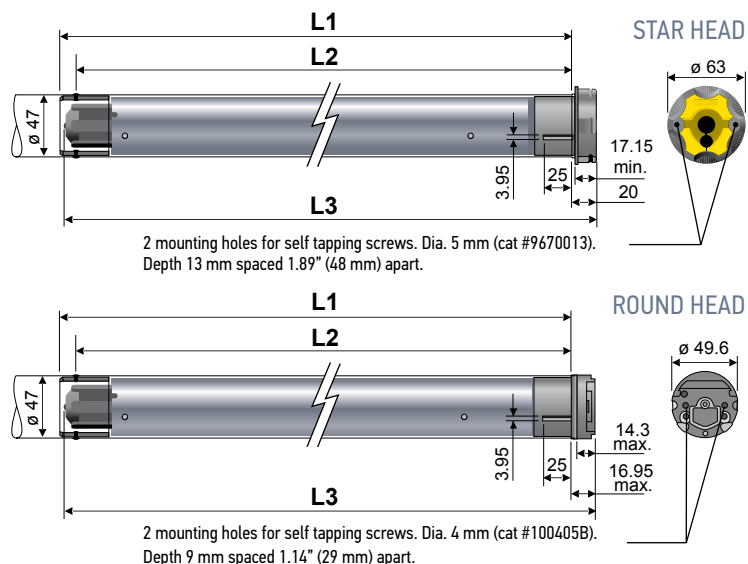

HIGHLIGHTED = COMMON SIZE / DETAILS **LT50 Altus® RTS**
Star Head and Round Head Motors

506S2	1032500	530R2	1037507
506S2RH	1037519	535A2	1037509
510S2	1037501	540R2	1037510
510S2RH	1037521	550R2	1037511
525A2	1043287		

Radio Technology Somfy (RTS) allows for wireless radio control of motorized window coverings via the RTS family of controls.

Technical Features

Voltage Supply	120V AC, 60Hz
Index Protection Rating	IP 44
Limit Switch Type	Electronic RTS
Limit Switch Capacity	250 Turns
Temperature Working Range	14°F to 104°F (-10°C to 40°C)
Insulation Class	Class 1 for 120V AC
Wiring	Integrated into power cord. Must be at least 12 inches and must not come in contact with metal.

Dimensions

Dimensions	506	510	525	530	535	540	550
L1	23.82 in. (605 mm)	25.79 in. (655 mm)	25.79 in. (655 mm)	25.79 in. (655 mm)	26.57 in. (605 mm)	26.57 in. (605 mm)	26.57 in. (605 mm)
L2	23.23 in. (590 mm)	25.20 in. (640 mm)	25.20 in. (640 mm)	25.20 in. (640 mm)	25.98 in. (660 mm)	25.98 in. (660 mm)	25.98 in. (660 mm)
L3	SH 24.13 in. (613 mm) RH 24.02 in. (610 mm)	SH 26.10 in. (663 mm) RH 25.98 in. (660 mm)	26.10 in. (663 mm)	26.10 in. (663 mm)	26.89 in. (683 mm)	26.89 in. (683 mm)	26.89 in. (683 mm)
Cable Length	6.5 ft. (2 m)	6.5 ft. (2 m)	12.3 ft. (3.75 m)	6.5 ft. (2 m)	12.3 ft. (3.75 m)	6.5 ft. (2 m)	6.5 ft. (2 m)

Optional cables with NEMA plugs available in 3 ft, 6 ft, 10 ft, 12 ft, 18 ft, 24 ft.

Specifications

	506	510	525	530	535	540	550
Torque	6 Nm	10 Nm	25 Nm	30 Nm	35 Nm	40 Nm	50 Nm
Nominal Voltage	120V/60Hz						
Rated Current	1.1A	1.3A	1.6A	1.5A	2.1A	1.8A	2.1A
Speed	38 rpm	38 rpm	20 rpm	14 rpm	20 rpm	14 rpm	14 rpm
Thermal Protection	5 minutes						
Radio Frequency	433.42 MHz						