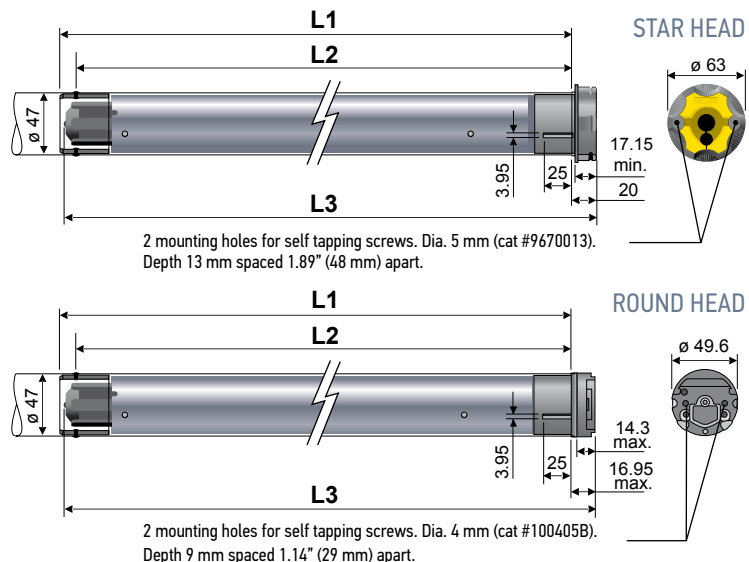

506S2	1032500	530R2	1037507
506S2RH	1037519	535A2	1037509
510S2	1037501	540R2	1037510
510S2RH	1037521	550R2	1037511
525A2	1043287		

Radio Technology Somfy (RTS) allows for wireless radio control of motorized window coverings via the RTS family of controls.

Technical Features

Voltage Supply	120V AC, 60Hz
Index Protection Rating	IP 44
Limit Switch Type	Electronic RTS
Limit Switch Capacity	250 Turns
Temperature Working Range	14°F to 104°F (-10°C to 40°C)
Insulation Class	Class 1 for 120V AC
Wiring	Integrated into power cord. Must be at least 12 inches and must not come in contact with metal.

Dimensions

Dimensions	506	510	525	530	535	540	550
L1	23.82 in. (605 mm)	25.79 in. (655 mm)	25.79 in. (655 mm)	25.79 in. (655 mm)	26.57 in. (605 mm)	26.57 in. (605 mm)	26.57 in. (605 mm)
L2	23.23 in. (590 mm)	25.20 in. (640 mm)	25.20 in. (640 mm)	25.20 in. (640 mm)	25.98 in. (660 mm)	25.98 in. (660 mm)	25.98 in. (660 mm)
L3	SH 24.13 in. (613 mm) RH 24.02 in. (610 mm)	SH 26.10 in. (663 mm) RH 25.98 in. (660 mm)	26.10 in. (663 mm)	26.10 in. (663 mm)	26.89 in. (683 mm)	26.89 in. (683 mm)	26.89 in. (683 mm)
Cable Length	6.5 ft. (2 m)	6.5 ft. (2 m)	12.3 ft. (3.75 m)	6.5 ft. (2 m)	12.3 ft. (3.75 m)	6.5 ft. (2 m)	6.5 ft. (2 m)

Optional cables with NEMA plugs available in 3 ft, 6 ft, 10 ft, 12 ft, 18 ft, 24 ft.

Specifications

	506	510	525	530	535	540	550
Torque	6 Nm	10 Nm	25 Nm	30 Nm	35 Nm	40 Nm	50 Nm
Nominal Voltage	120V/60Hz						
Rated Current	1.1A	1.3A	1.6A	1.5A	2.1A	1.8A	2.1A
Speed	38 rpm	38 rpm	20 rpm	14 rpm	20 rpm	14 rpm	14 rpm
Thermal Protection	5 minutes						
Radio Frequency	433.42 MHz						